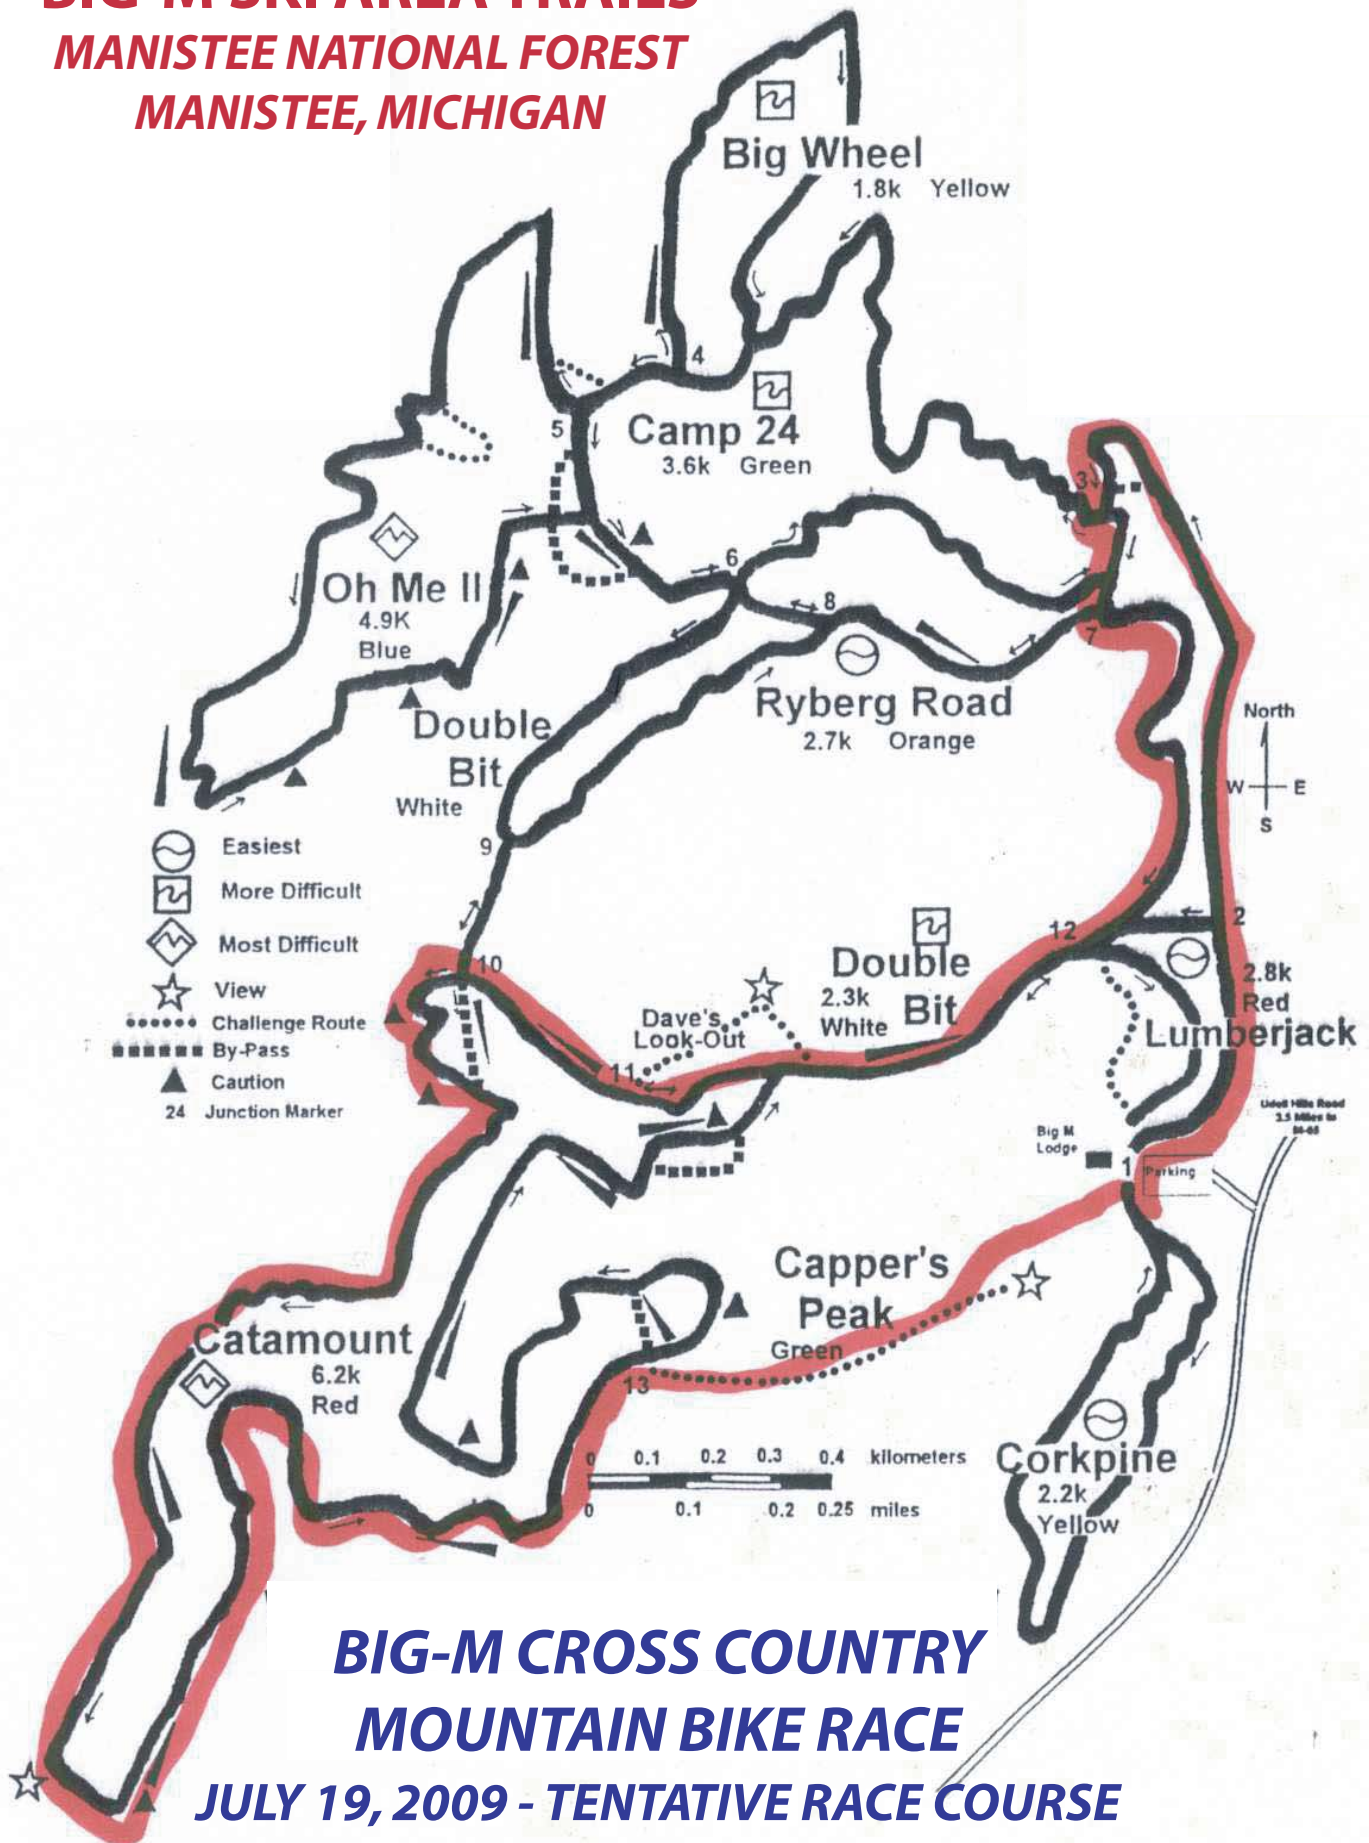

BIG-M SKI AREA TRAILS
MANISTEE NATIONAL FOREST
MANISTEE, MICHIGAN

**BIG-M CROSS COUNTRY
MOUNTAIN BIKE RACE**

JULY 19, 2009 - TENTATIVE RACE COURSE